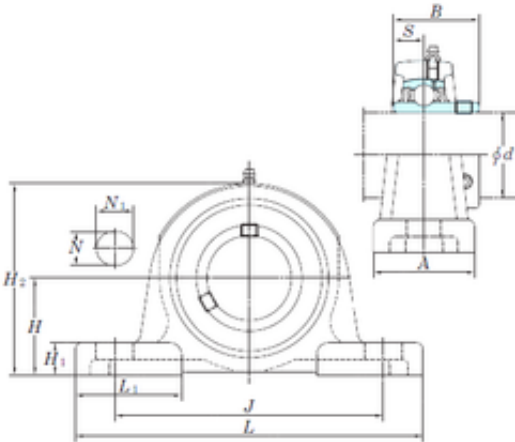

### NSK NTN Asahi Koyo Pillow Block Bearing Textile Machinery Bearings Housings UCP208 P209 P210 Bearing

Bearing No. UCP208

UCP208 Bearing 2D drawings and 3D CAD models

Bore Diameter	40 mm
Width	49,2 mm
d	40 mm
A	54 mm
B	49,2 mm
H	49,2 mm
H1	17 mm
H2	98 mm
J	137 mm
L	184 mm
L1	57 mm
N	17 mm
N1	21 mm
S	19 mm
Bolt (G)	M14
Weight	2 Kg
Basic dynamic load rating (C)	29,1 kN
Basic static load rating (C0)	17,8 kN
Bearing No.	UCP208
Bolt size	M14
Cr	29.1
C0r	17.8
f0	14.0
(Refer.)Unit mass(kg)	2.0

## China 608rs Bearing Supplier

Nipple size	1/4-28UNF
-------------	-----------